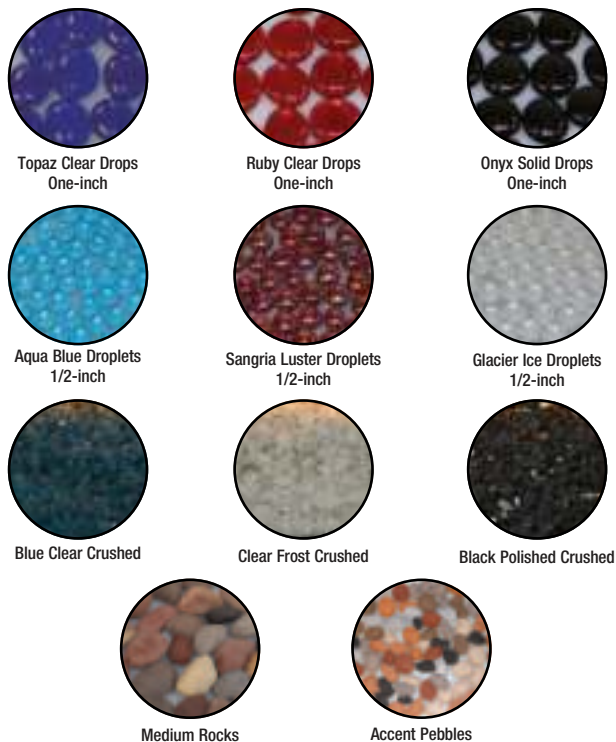

Loft Series Burners

Decorative Media

Loft Series Vent-Free Multi-sided burner (VFRU-24) with Clear Frost Decorative Glass (DG-30-CLF). Shown in a Vent-Free peninsula firebox with Flush Louvers.

Vent-Free Loft Series Burners

Model	Description	Btu Input	Fits Empire Fireboxes	Non-Empire Minimum Firebox Dimensions				Ship Wt. (lb)
				Front Width (inches)	Rear Width (inches)	Depth (inches)	Height (inches)	
On/Off Millivolt, Standing Pilot								
VFRL-18-10	Loft Burner, 18-inch	10,000	VF(D,P,S)32	28	21	13	17	13
VFRL-18	Loft Burner, 18-inch	26,000	VF(D,P,S)32	28	21	13	17	13
VFRL-24	Loft Burner, 24-inch	36,000	VF(D,P,S)36	34	27	13	18	15
VFRL-30	Loft Burner, 30-inch	40,000	VF(D,P,S)42	40	33	13	20	18
Intermittent Pilot, Includes Thermostat Variable Remote Control								
VFIL-18	Loft Burner, 18-inch	26,000	VF(D,P,S)32	28	21	13	17	14
VFIL-24	Loft Burner, 24-inch	36,000	VF(D,P,S)36	34	27	13	18	16
VFIL-30	Loft Burner, 30-inch	40,000	VF(D,P,S)42	40	33	13	20	18

Vent-Free Multi-Sided Loft Series Burners

Model	Description	Btu Input	Fits Empire Fireboxes	Non-Empire Minimum Firebox Dimensions				Ship Wt. (lb)
				Front Width (inches)	Rear Width (inches)	Depth (inches)	Height (inches)	
On/Off Millivolt, Standing Pilot								
VFRU-24	Multi-Sided Loft Burner, 24-inch	36,000	VFP36(S,P)B	28	28	17	18	20
Intermittent Pilot, Includes Thermostat Variable Remote Control								
VFIU-24	Multi-Sided Loft Burner, 24-inch	36,000	VFP36(S,P)B	28	28	17	18	20

Decorative Accessories for Loft Series Burners

Burner Size	Polished Black Decorative Top	Brushed SS Decorative Top	Decorative Media*				
			Black Polished Decorative Glass*	Blue Clear Decorative Glass*	Clear Frost Decorative Glass*	Medium Sized Decorative Rocks*	Accent Pebbles*
Standard Loft Burners							
18-inch	DT-18-PB	DT-18-SS	DG-1-BKP	DG-1-BUC	DG-1-CLF	DR-1-FMA	DRFPA
24-inch	DT-24-PB	DT-24-SS	DG-1-BKP	DG-1-BUC	DG-1-CLF	DR-1-FMA	DRFPA
30-inch	DT-30-PB	DT-30-SS	DG-1-BKP	DG-1-BUC	DG-1-CLF	DR-1-FMA	DRFPA
Multi-Sided Loft Burners							
24-inch	DT-24-PB	DT-24-SS	DG-1-BKP	DG-1-BUC	DG-1-CLF	DR-1-FMA	DRFPA

*Decorative Glass and Rocks cover about 1 sq. ft. Pebbles cover 1/2 sq. ft. Multiple packages will be required.